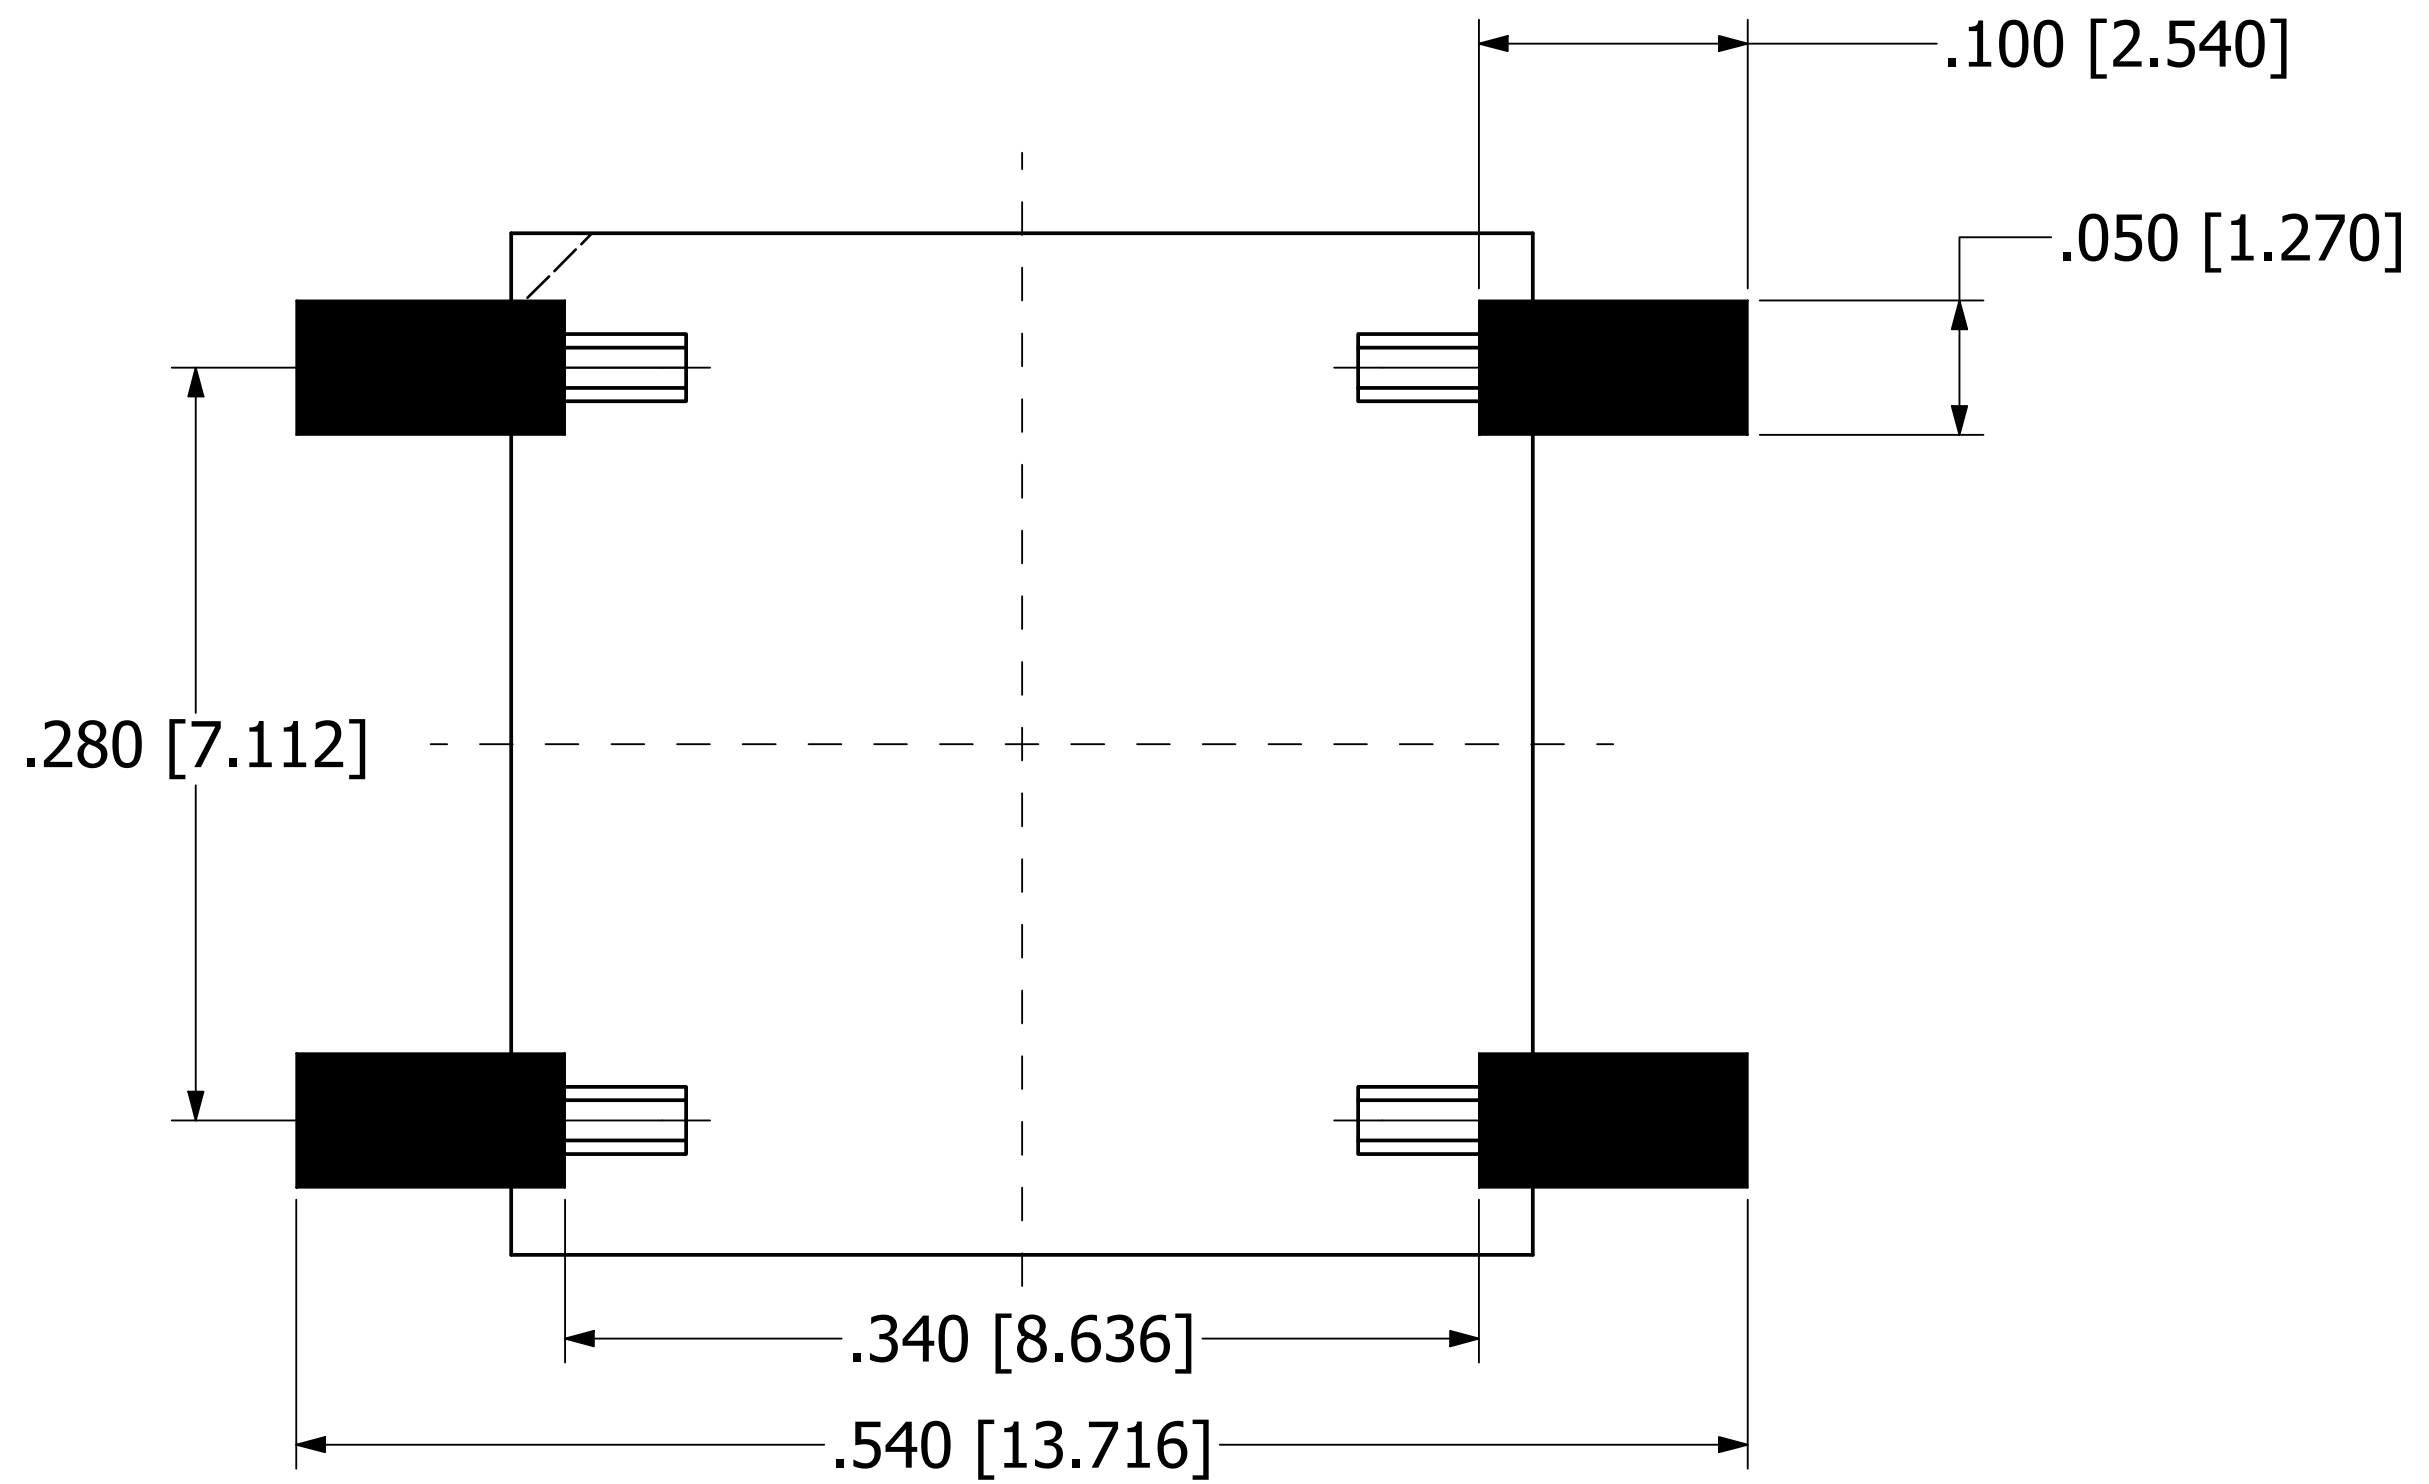

73000 SERIES - SIZE 00
 SCHEMATIC FOR RECOMMENDED
 LAND PATTERN

DRAWN	P.PALUCH	PICO	143 Sparks Ave	
CHECKED	H. VIDAURRE		Village of Pelham, NY 10803	
QA		Electronics		
MFG		73000 SERIES - SIZE 00		
APPROVED				
REVISION DATE	06/06/2023	SIZE C	DWG NO	REV 1
		SCALE NTS	www.picoelectronics.com	